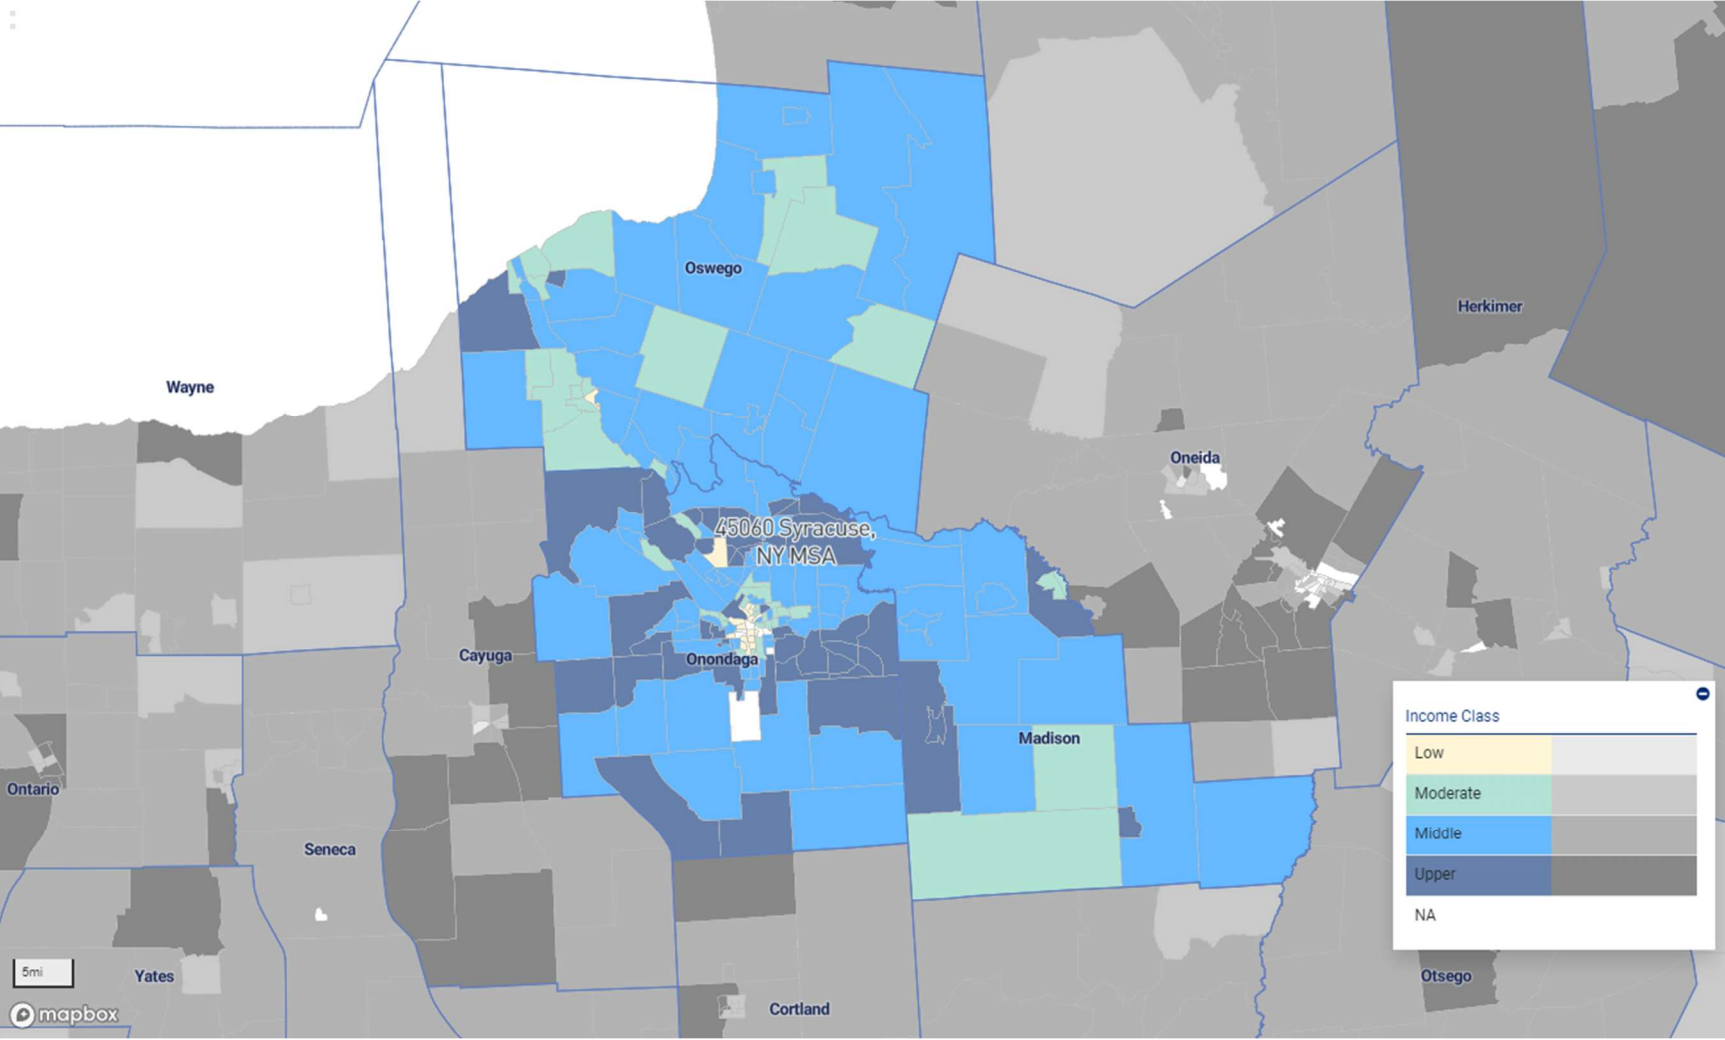

ALBANY-SCHENECTADY-TROY, NY MSA

BINGHAMTON, NY MSA

BUFFALO-CHEEKTOWAGA, NY MSA

GLENS FALLS, NY MSA

ITHACA, NY MSA

KINGSTON, NY MSA

KIRYAS JOEL-POUGHKEEPSIE-NEWBURGH, NY MSA

NEW YORK-JERSEY CITY-WHITE PLAINS, NY-NJ MD

ROCHESTER, NY MSA

SYRACUSE, NY MSA

UTICA-ROME, NY MSA

WATERTOWN-FORT DRUM, NY MSA

NY NON-MSA