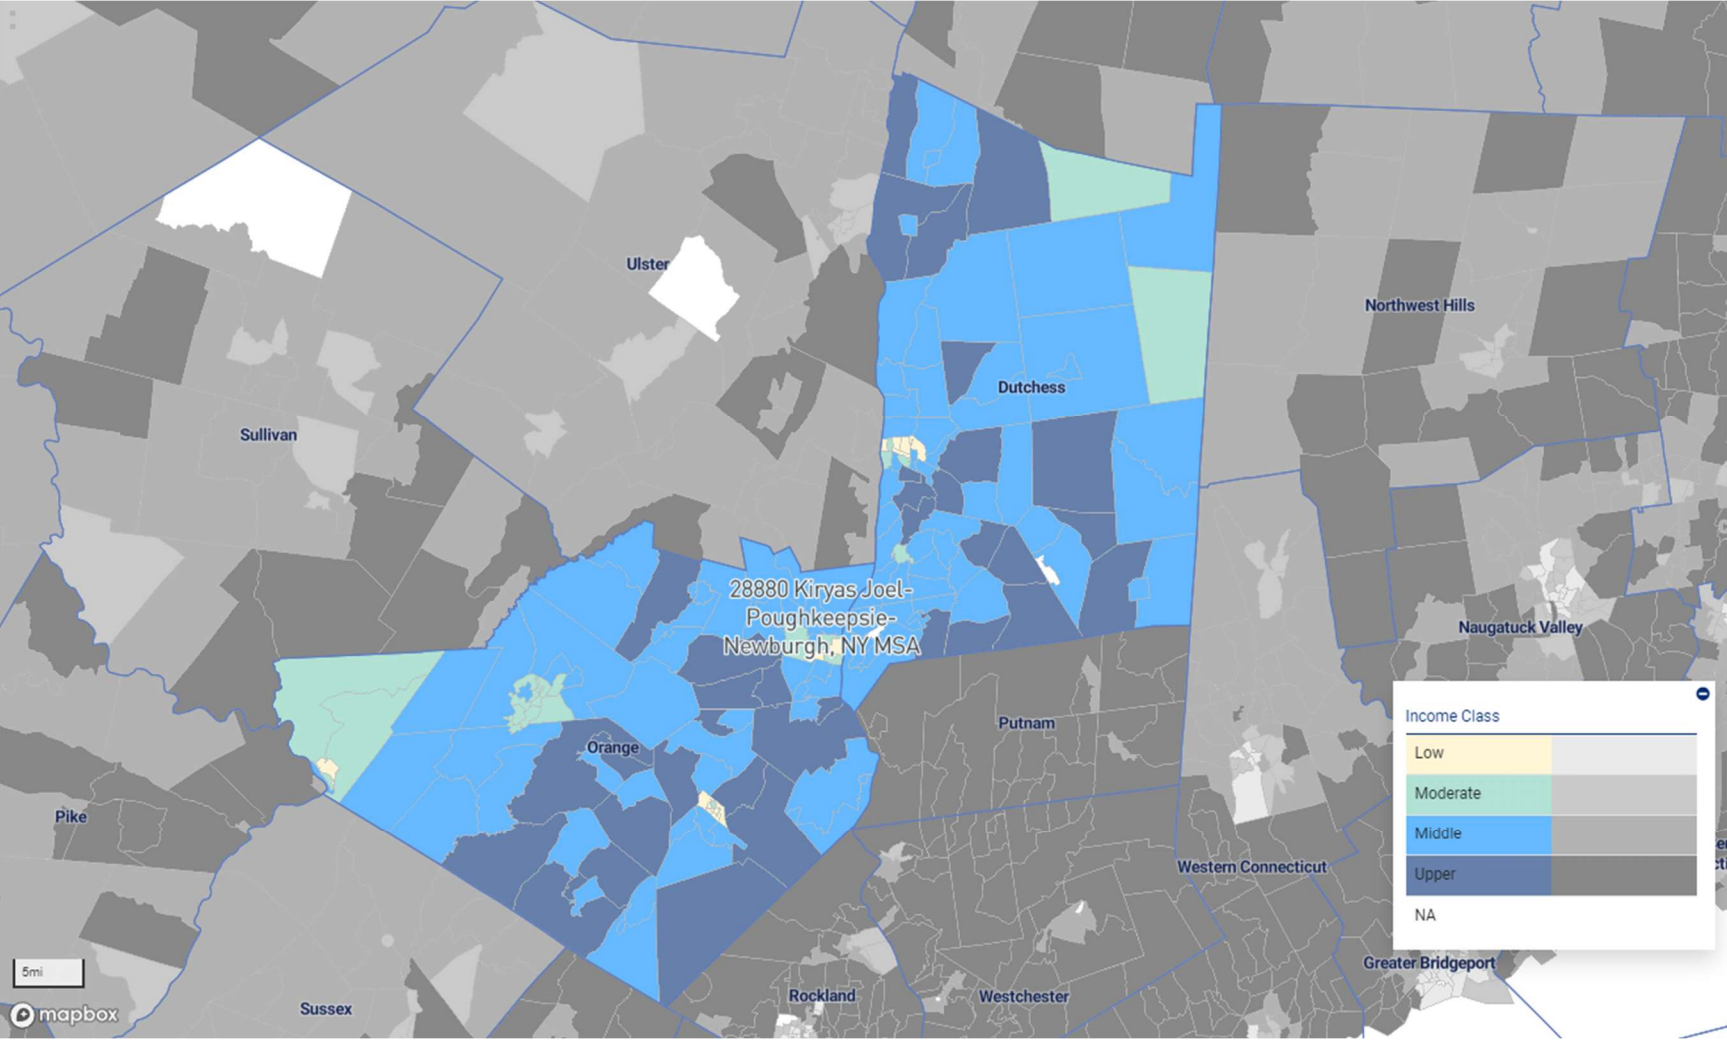

ALBANY-SCHENECTADY-TROY, NY MSA

BINGHAMTON, NY MSA

BUFFALO-CHEEKTOWAGA, NY MSA

GLENS FALLS, NY MSA

ITHACA, NY MSA

KINGSTON, NY MSA

KIRYAS JOEL-POUGHKEEPSIE-NEWBURGH, NY MSA

NEW YORK-JERSEY CITY-WHITE PLAINS, NY-NJ MD

ROCHESTER, NY MSA

SYRACUSE, NY MSA

UTICA-ROME, NY MSA

WATERTOWN-FORT DRUM, NY MSA

NY NON-MSA