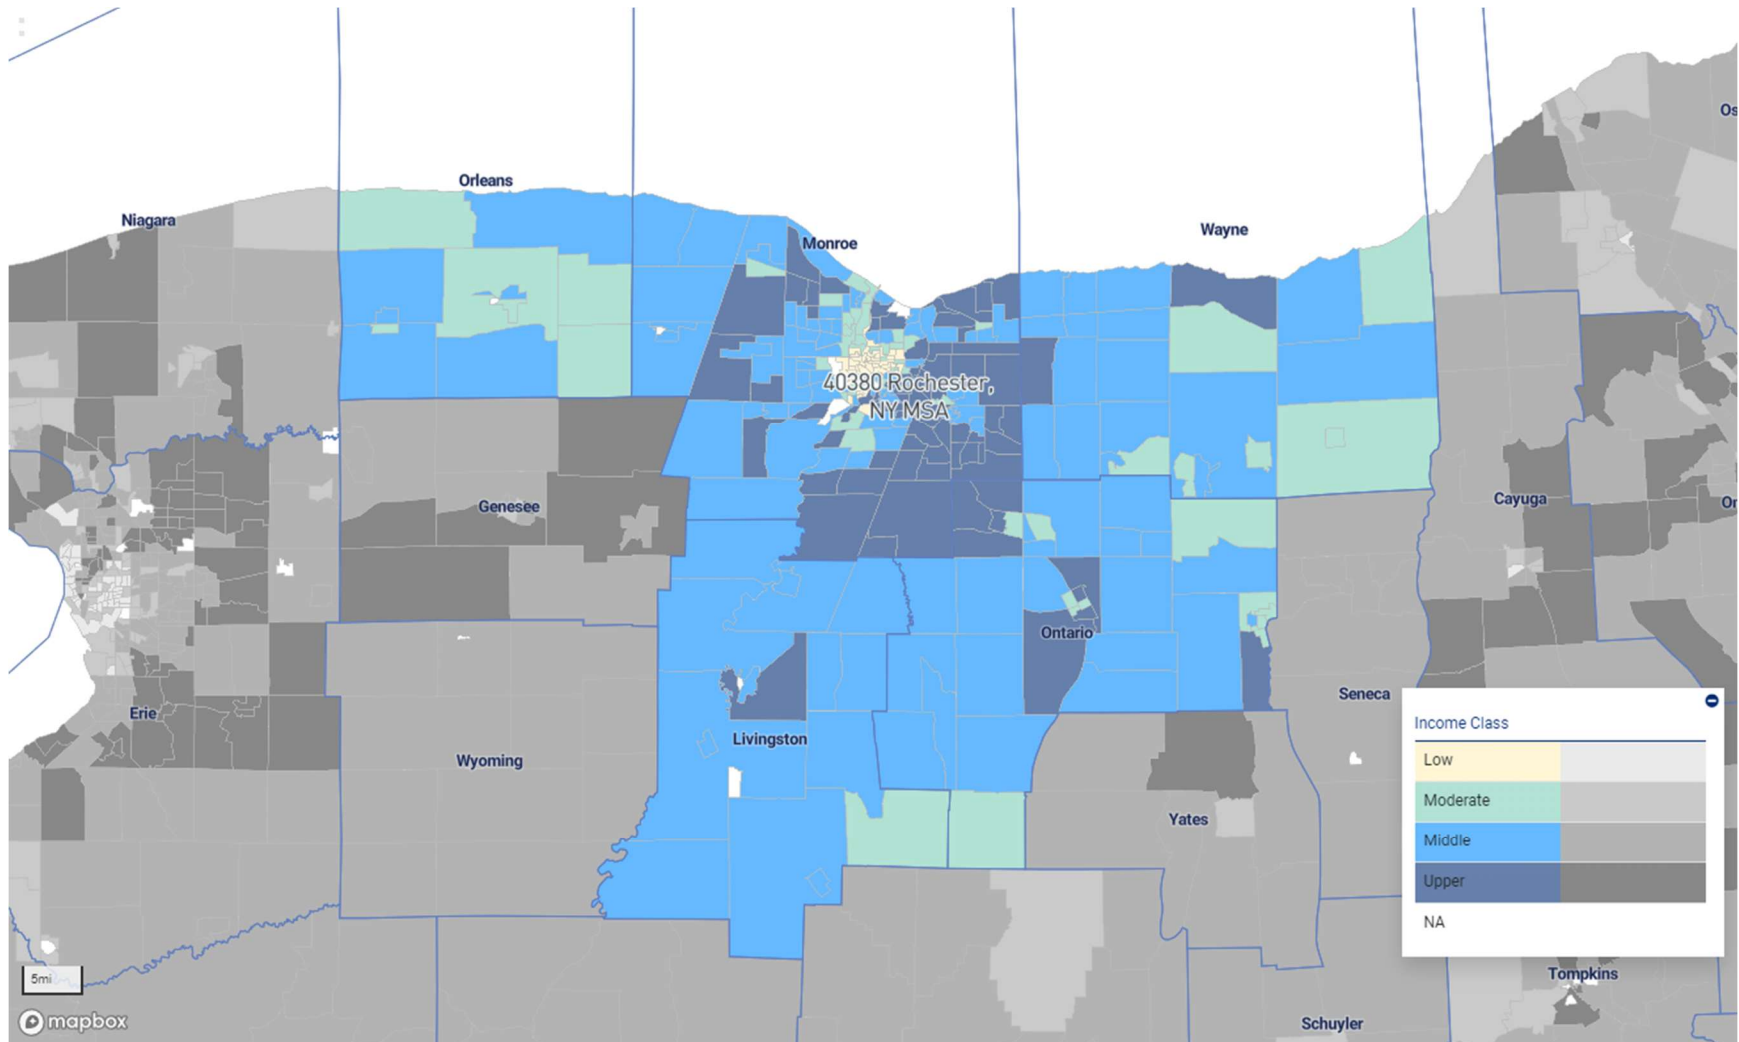

ALBANY-SCHENECTADY-TROY, NY MSA

BINGHAMTON, NY MSA

BUFFALO-CHEEKTOWAGA, NY MSA

GLENS FALLS, NY MSA

ITHACA, NY MSA

KINGSTON, NY MSA

KIRYAS JOEL-POUGHKEEPSIE-NEWBURGH, NY MSA

NEW YORK-JERSEY CITY-WHITE PLAINS, NY-NJ MD

ROCHESTER, NY MSA

SYRACUSE, NY MSA

UTICA-ROME, NY MSA

WATERTOWN-FORT DRUM, NY MSA

NY NON-MSA