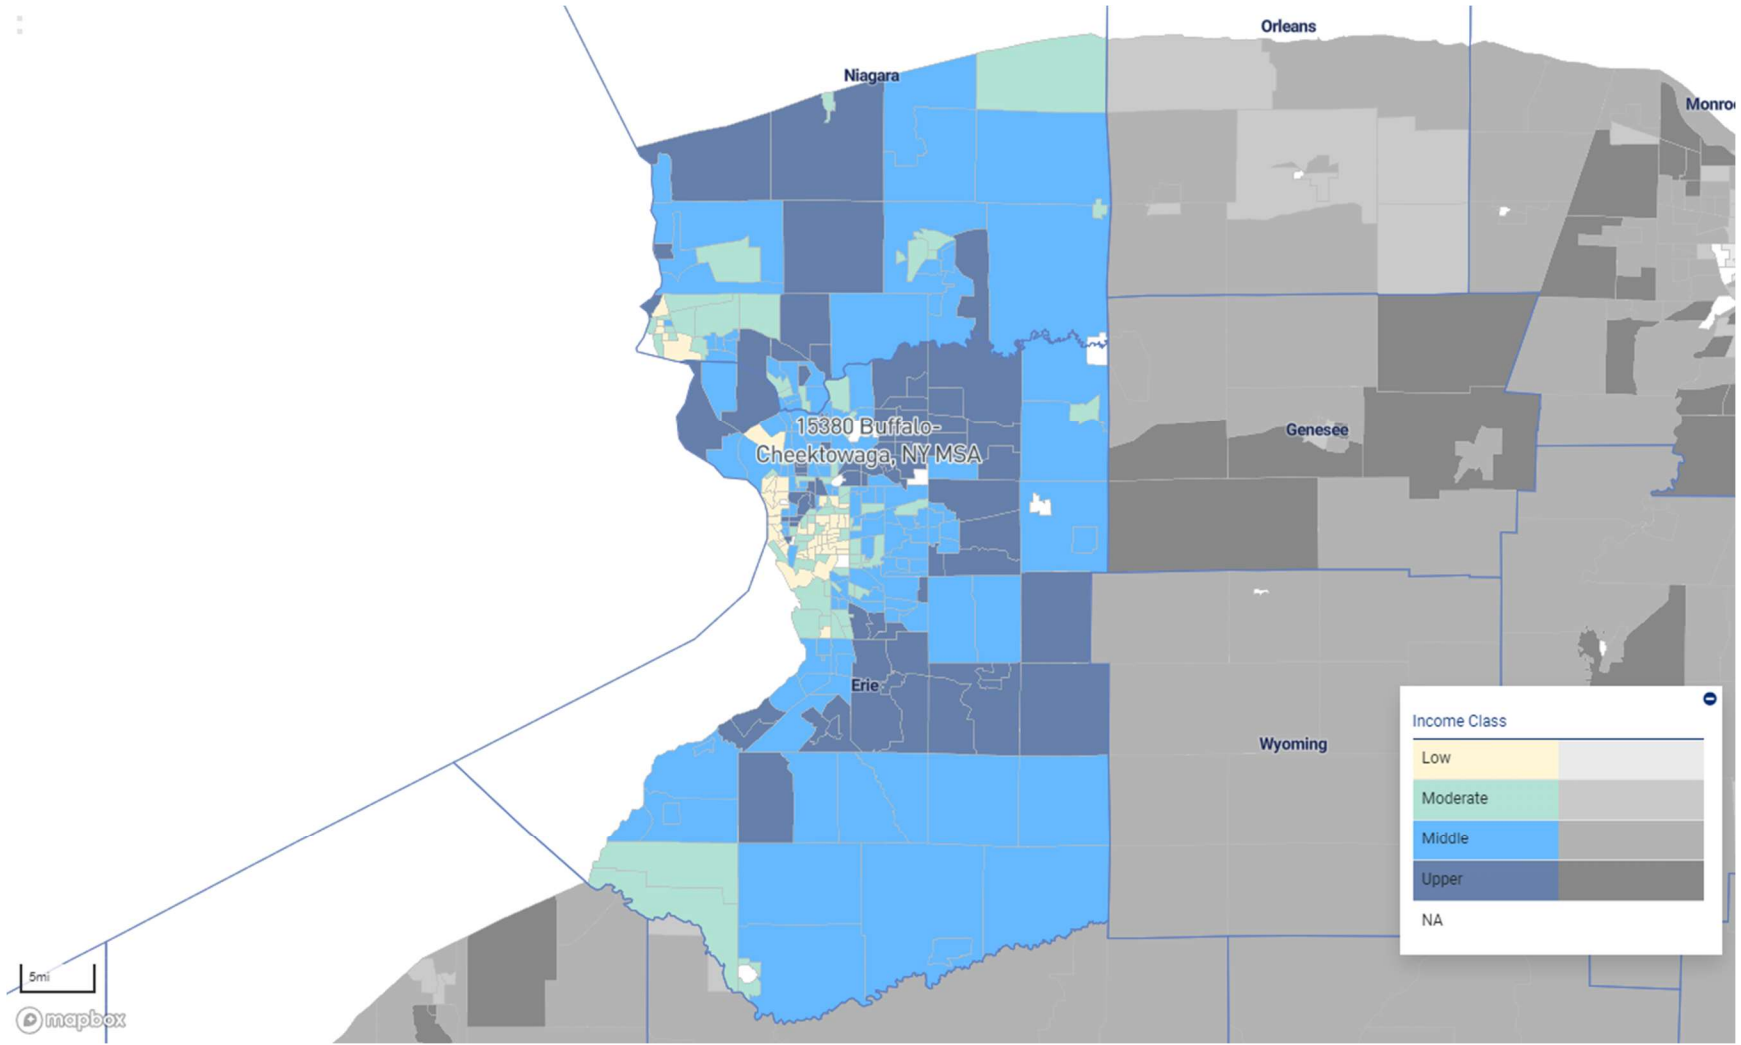

ALBANY-SCHENECTADY-TROY, NY MSA

BINGHAMTON, NY MSA

BUFFALO-CHEEKTOWAGA, NY MSA

GLENS FALLS, NY MSA

ITHACA, NY MSA

KINGSTON, NY MSA

KIRYAS JOEL-POUGHKEEPSIE-NEWBURGH, NY MSA

NEW YORK-JERSEY CITY-WHITE PLAINS, NY-NJ MD

ROCHESTER, NY MSA

SYRACUSE, NY MSA

UTICA-ROME, NY MSA

WATERTOWN-FORT DRUM, NY MSA

NY NON-MSA