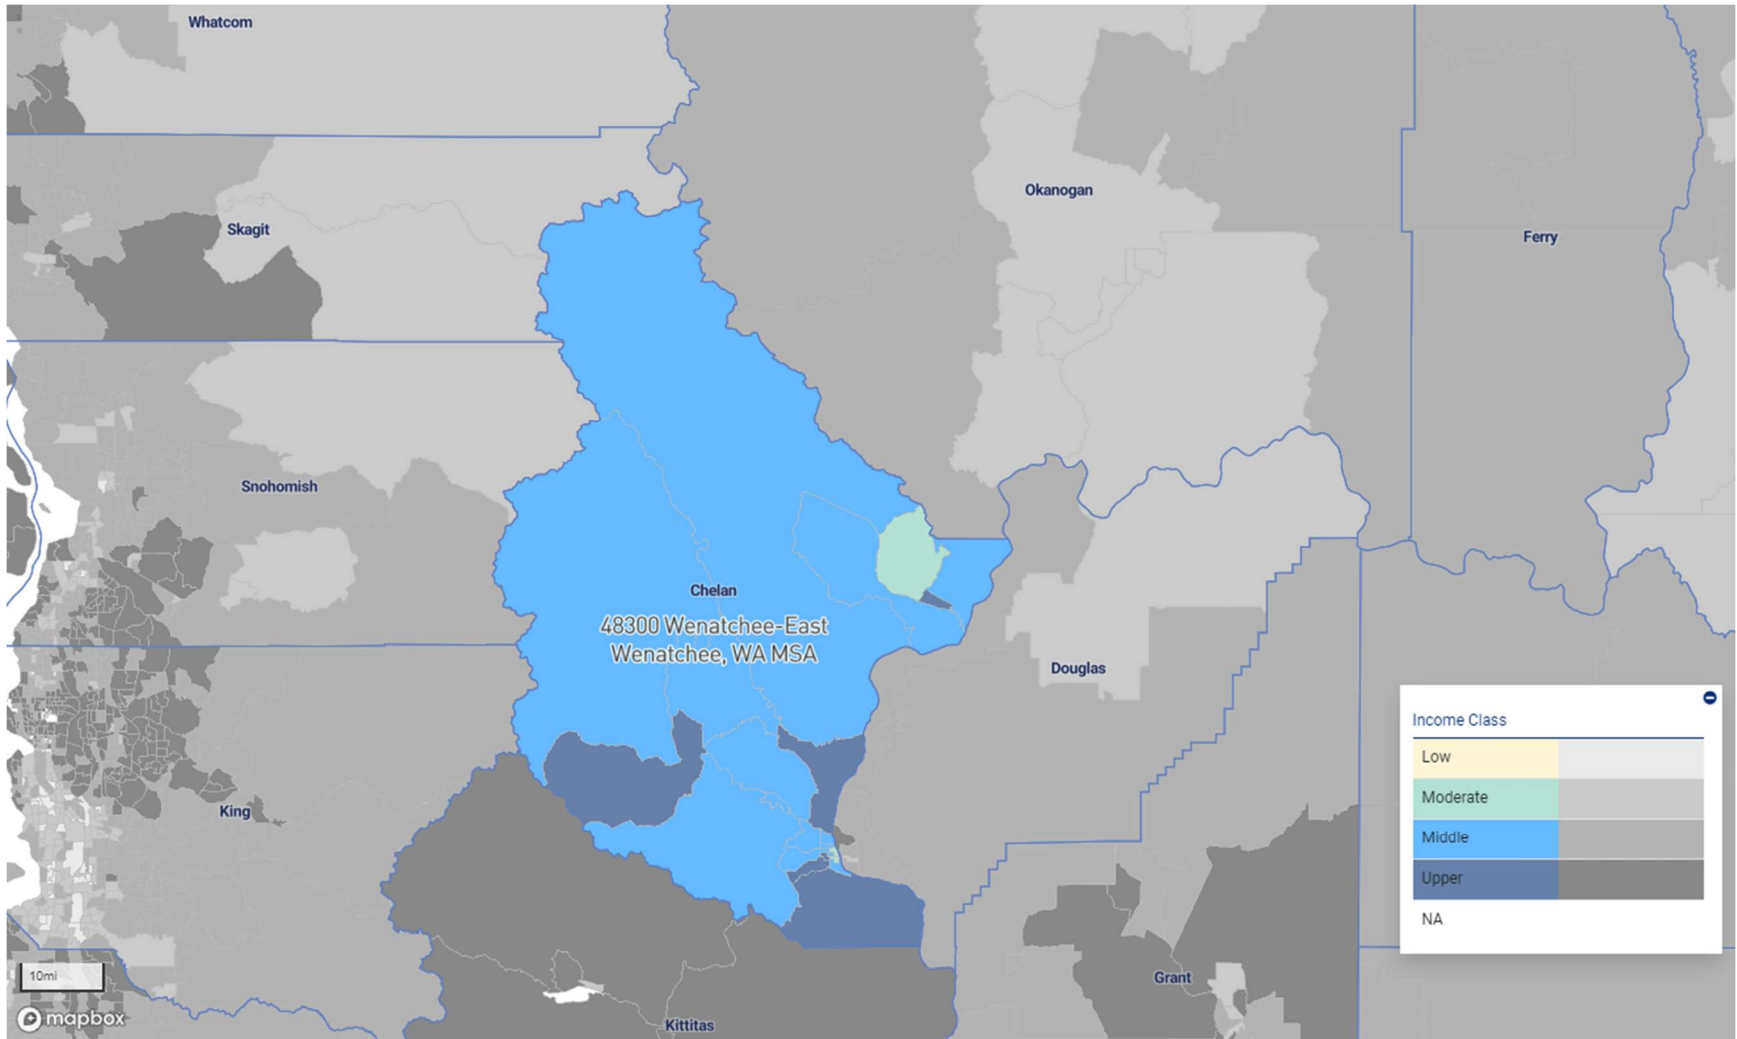

BELLINGHAM, WA MSA

1

BREMERTON-SILVERDALE-PORT ORCHARD, WA MSA

KENNEWICK-RICHLAND, WA MSA

LONGVIEW-KELSO, WA MSA

MOUNT VERNON-ANACORTES, WA MSA

OLYMPIA-LACEY-TUMWATER, WA MSA

Seattle-Tacoma-Bellevue, WA MSA

(consisting of Everett, WA MD, Seattle-Bellevue-Kent, WA MD, and Tacoma-Lakewood, WA MD)

SPOKANE-SPOKANE VALLEY, WA MSA

WENATCHEE-EAST WENATCHEE, WA MSA

YAKIMA, WA MSA