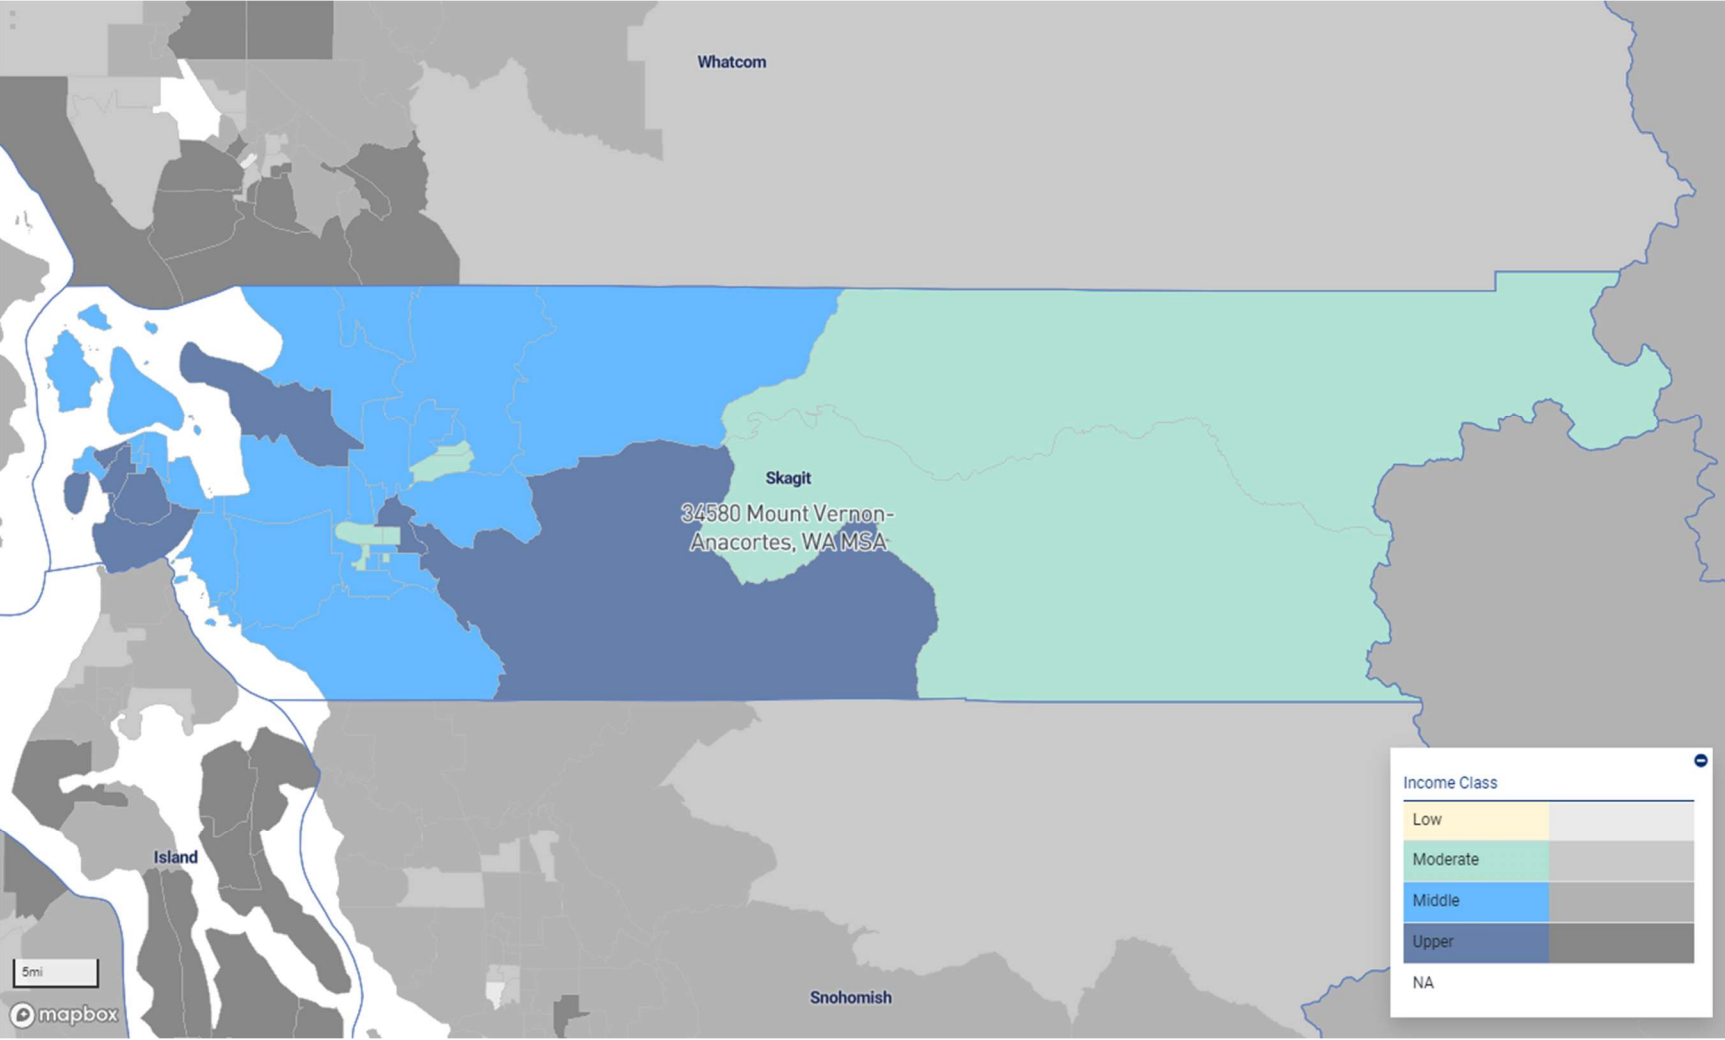

BELLINGHAM, WA MSA

1

BREMERTON-SILVERDALE-PORT ORCHARD, WA MSA

KENNEWICK-RICHLAND, WA MSA

LONGVIEW-KELSO, WA MSA

MOUNT VERNON-ANACORTES, WA MSA

OLYMPIA-LACEY-TUMWATER, WA MSA

Seattle-Tacoma-Bellevue, WA MSA

(consisting of Everett, WA MD, Seattle-Bellevue-Kent, WA MD, and Tacoma-Lakewood, WA MD)

SPOKANE-SPOKANE VALLEY, WA MSA

WENATCHEE-EAST WENATCHEE, WA MSA

YAKIMA, WA MSA