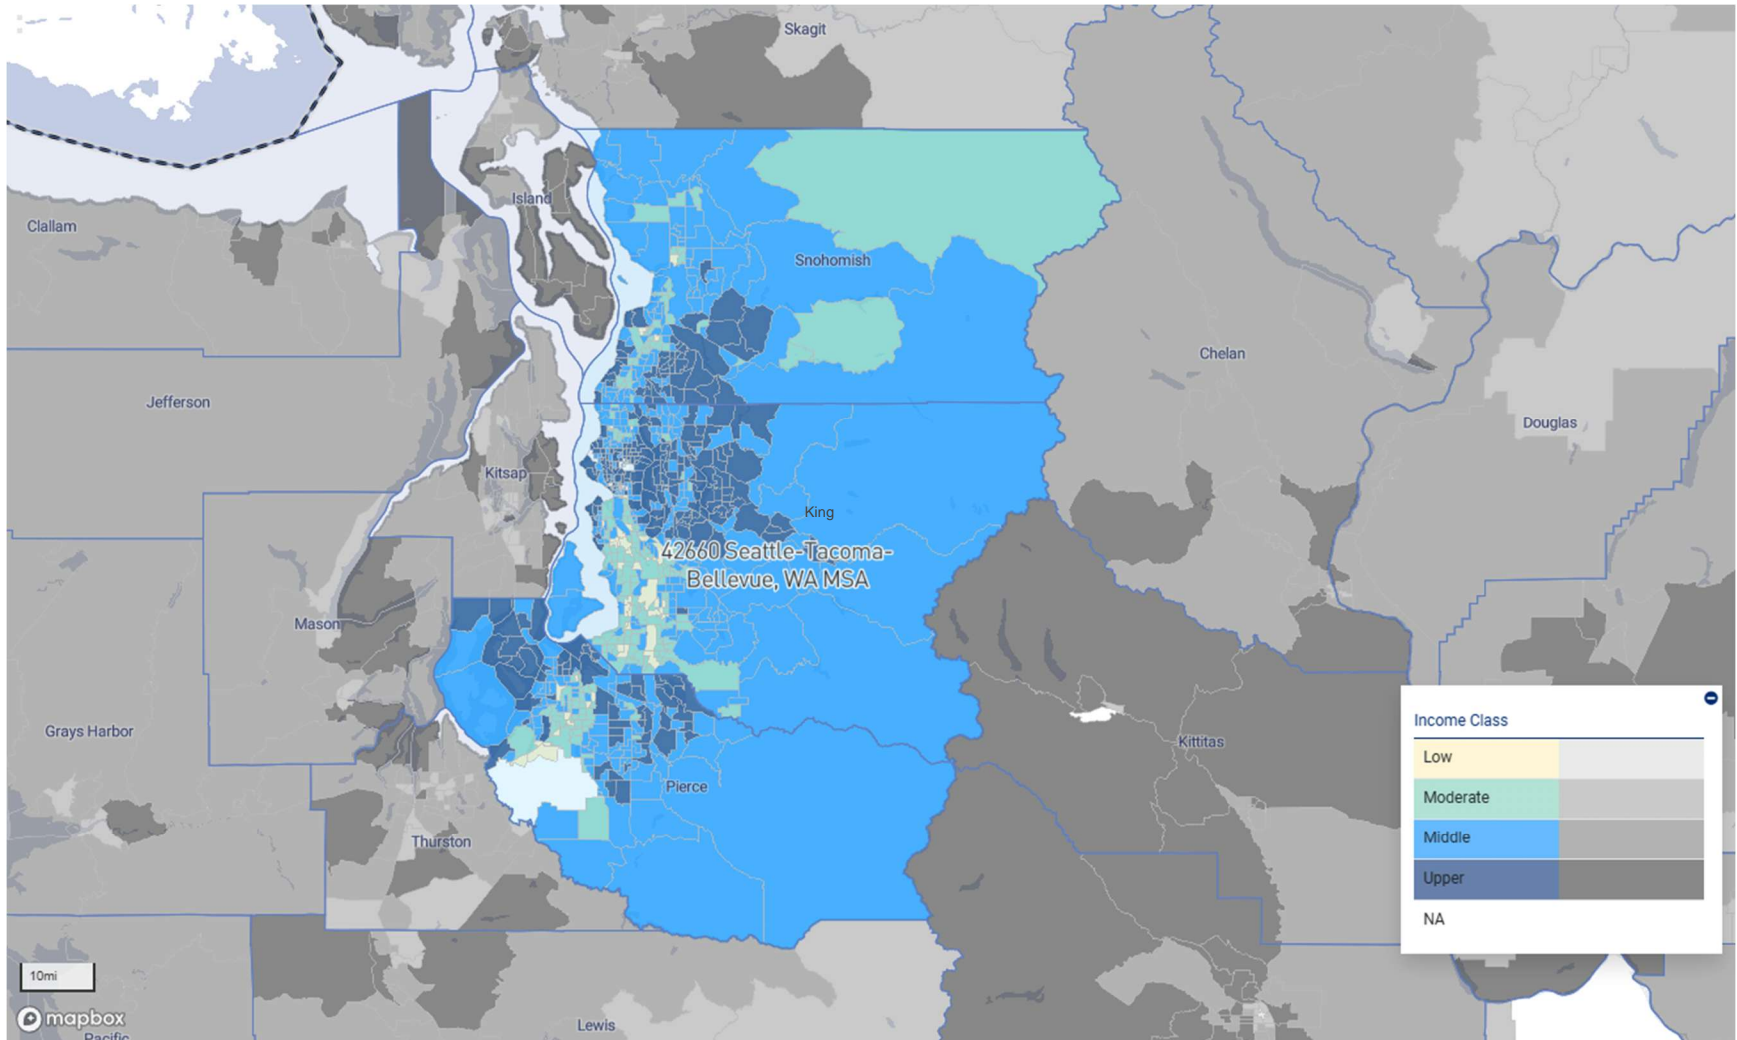

BELLINGHAM, WA MSA

1

BREMERTON-SILVERDALE-PORT ORCHARD, WA MSA

KENNEWICK-RICHLAND, WA MSA

LONGVIEW-KELSO, WA MSA

MOUNT VERNON-ANACORTES, WA MSA

OLYMPIA-LACEY-TUMWATER, WA MSA

Seattle-Tacoma-Bellevue, WA MSA

(consisting of Everett, WA MD, Seattle-Bellevue-Kent, WA MD, and Tacoma-Lakewood, WA MD)

SPOKANE-SPOKANE VALLEY, WA MSA

WENATCHEE-EAST WENATCHEE, WA MSA

YAKIMA, WA MSA