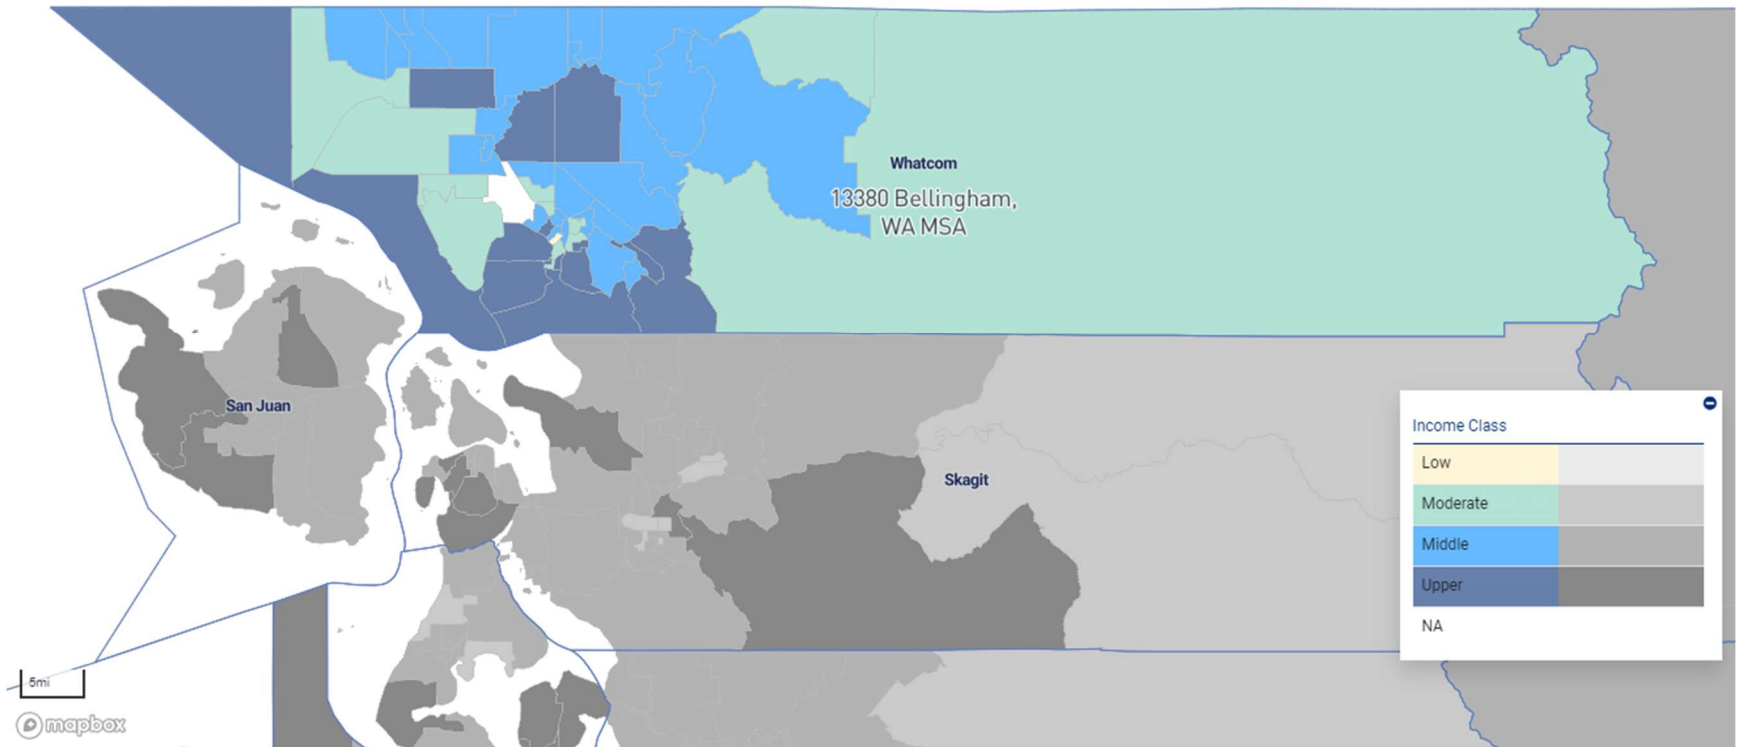

BELLINGHAM, WA MSA

1

BREMERTON-SILVERDALE-PORT ORCHARD, WA MSA

KENNEWICK-RICHLAND, WA MSA

LONGVIEW-KELSO, WA MSA

MOUNT VERNON-ANACORTES, WA MSA

OLYMPIA-LACEY-TUMWATER, WA MSA

Seattle-Tacoma-Bellevue, WA MSA

(consisting of Everett, WA MD, Seattle-Bellevue-Kent, WA MD, and Tacoma-Lakewood, WA MD)

SPOKANE-SPOKANE VALLEY, WA MSA

WENATCHEE-EAST WENATCHEE, WA MSA

YAKIMA, WA MSA