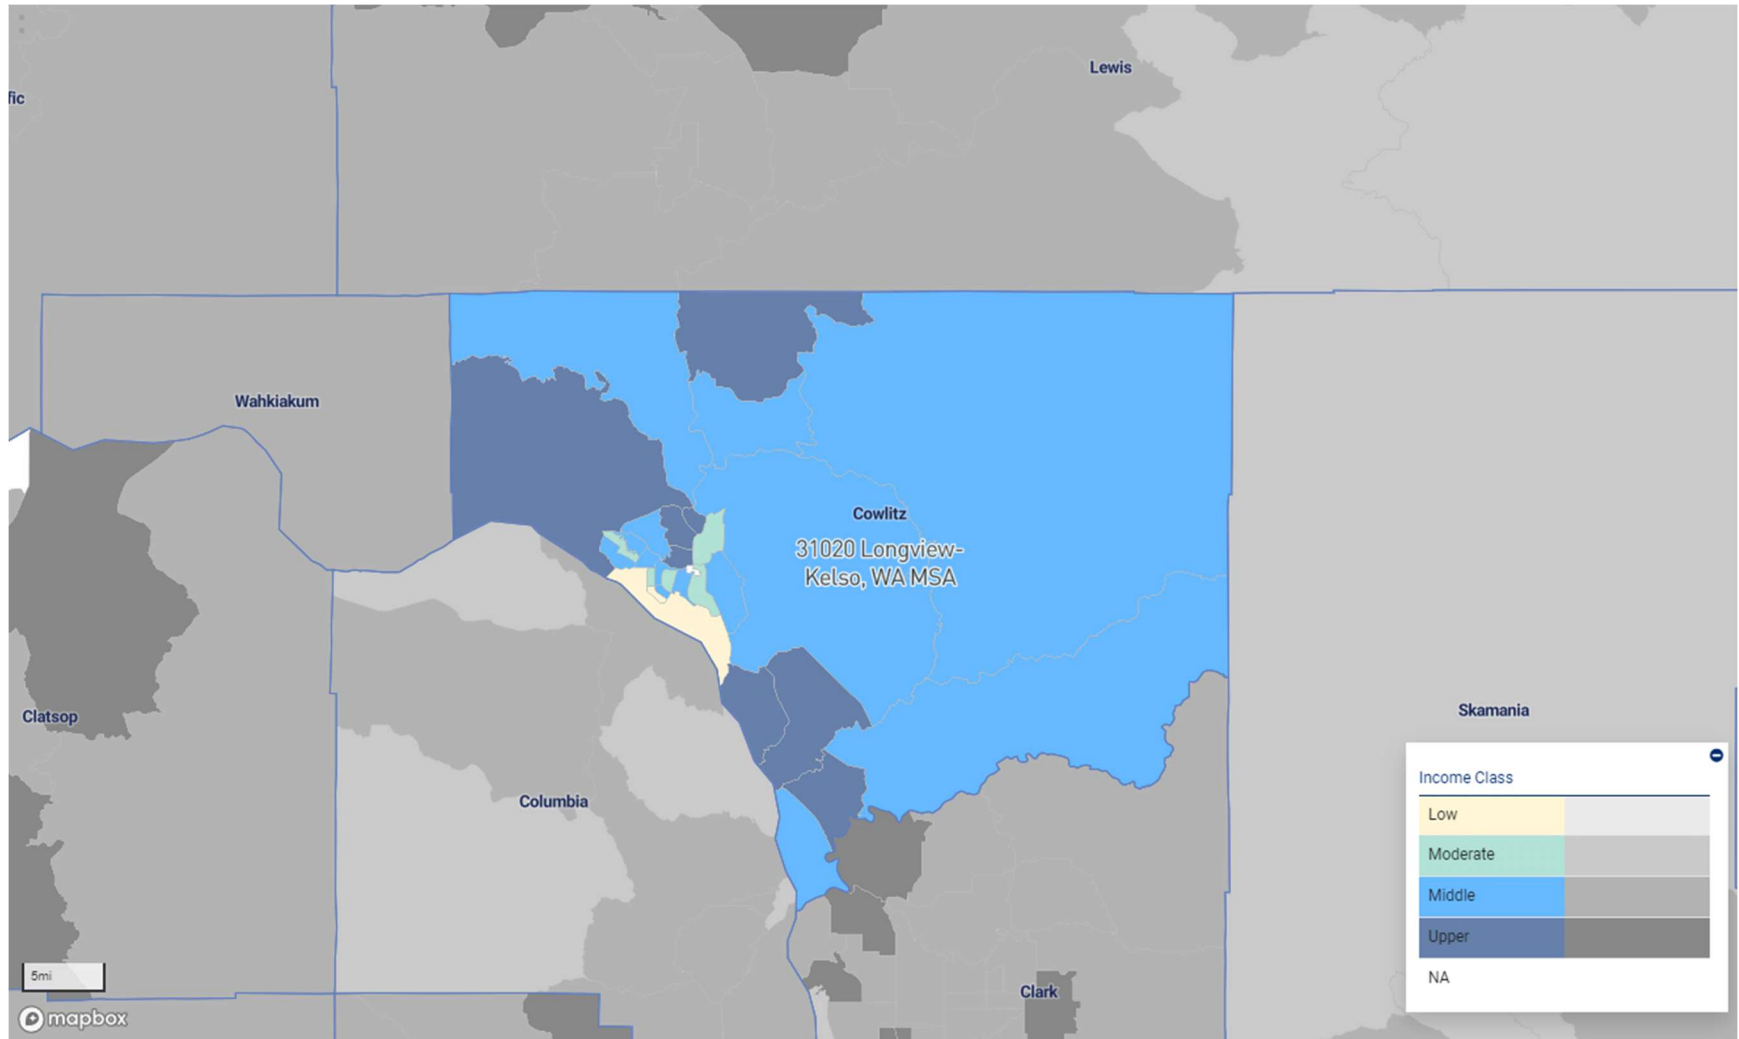

BELLINGHAM, WA MSA

1

BREMERTON-SILVERDALE-PORT ORCHARD, WA MSA

KENNEWICK-RICHLAND, WA MSA

LONGVIEW-KELSO, WA MSA

MOUNT VERNON-ANACORTES, WA MSA

OLYMPIA-LACEY-TUMWATER, WA MSA

Seattle-Tacoma-Bellevue, WA MSA

(consisting of Everett, WA MD, Seattle-Bellevue-Kent, WA MD, and Tacoma-Lakewood, WA MD)

SPOKANE-SPOKANE VALLEY, WA MSA

WENATCHEE-EAST WENATCHEE, WA MSA

YAKIMA, WA MSA