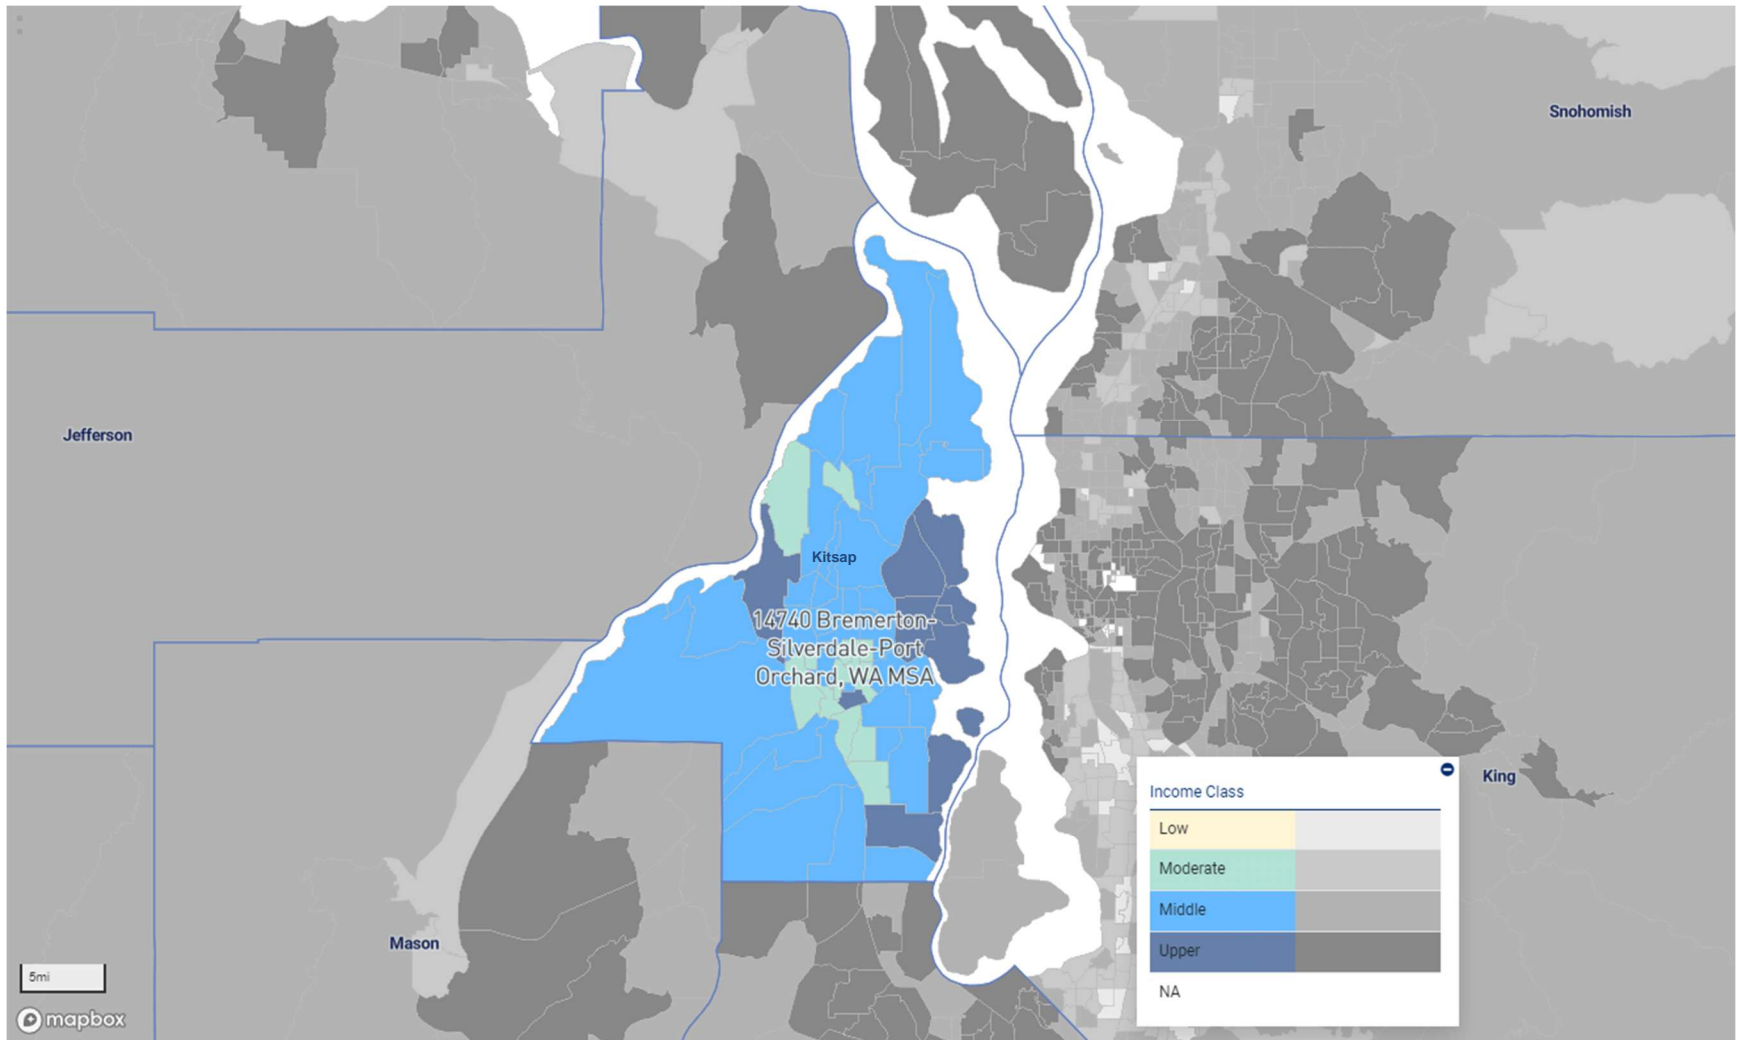

BELLINGHAM, WA MSA

1

BREMERTON-SILVERDALE-PORT ORCHARD, WA MSA

KENNEWICK-RICHLAND, WA MSA

LONGVIEW-KELSO, WA MSA

MOUNT VERNON-ANACORTES, WA MSA

OLYMPIA-LACEY-TUMWATER, WA MSA

Seattle-Tacoma-Bellevue, WA MSA

(consisting of Everett, WA MD, Seattle-Bellevue-Kent, WA MD, and Tacoma-Lakewood, WA MD)

SPOKANE-SPOKANE VALLEY, WA MSA

WENATCHEE-EAST WENATCHEE, WA MSA

YAKIMA, WA MSA