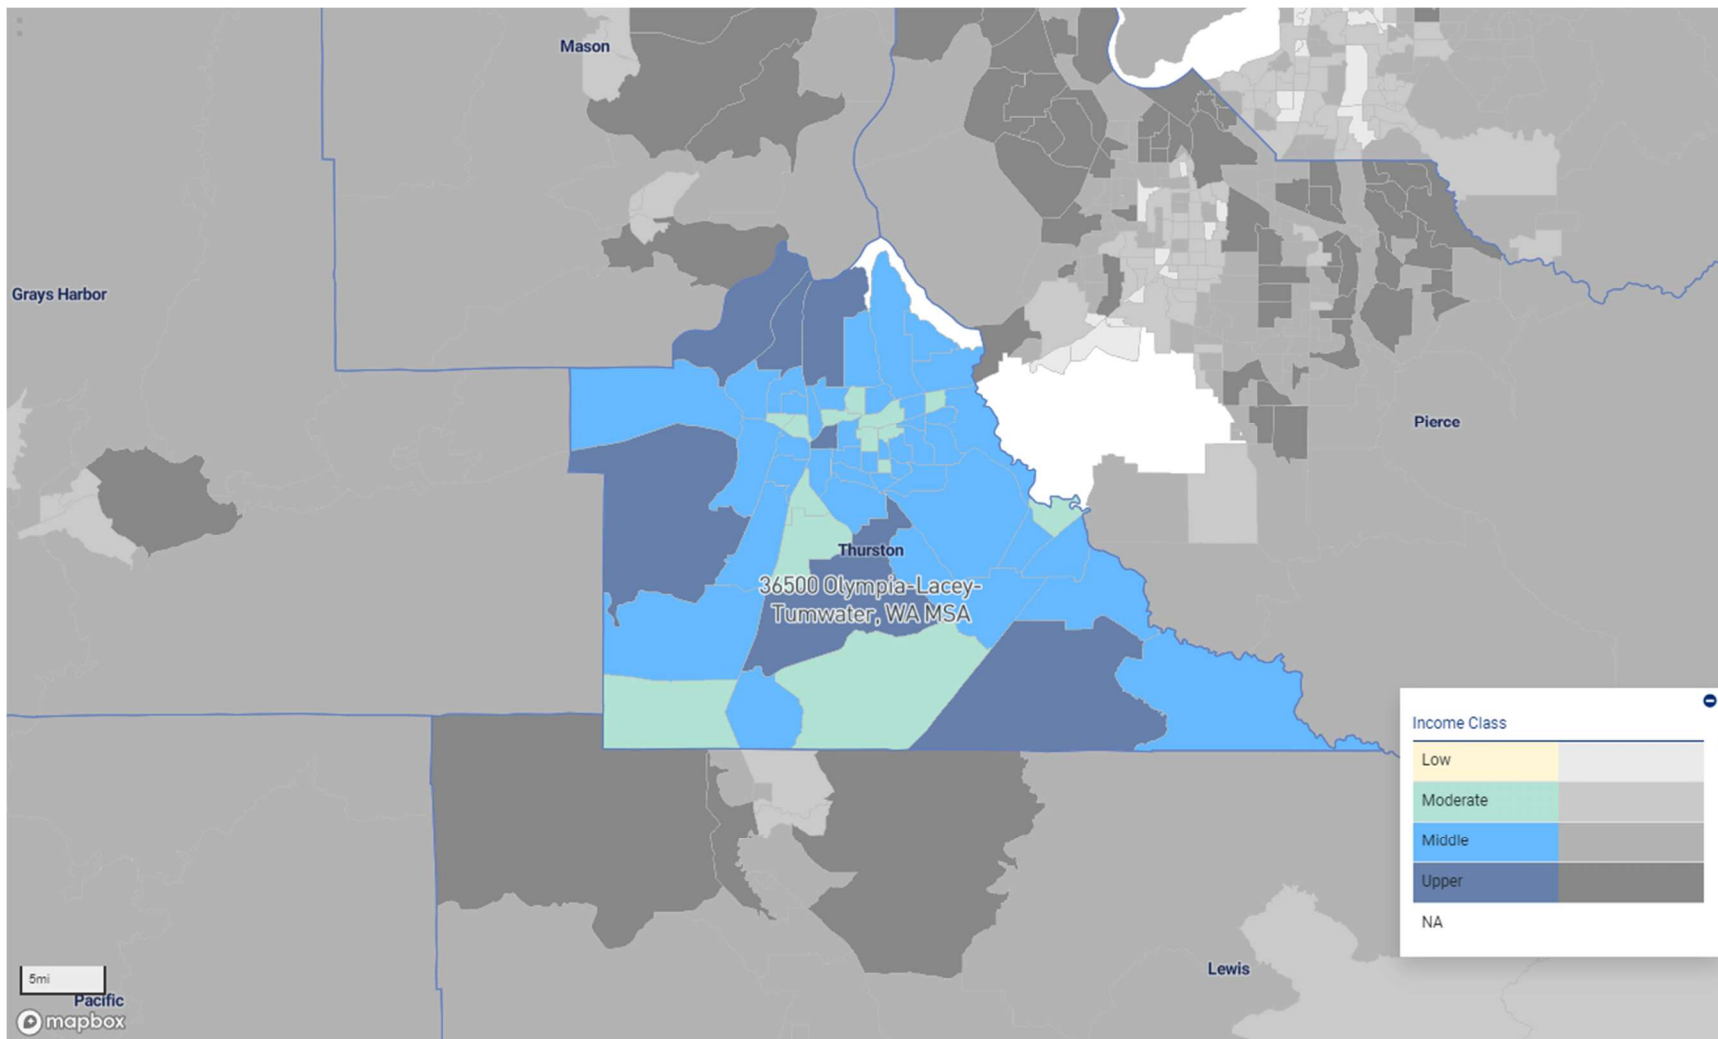

BELLINGHAM, WA MSA

1

BREMERTON-SILVERDALE-PORT ORCHARD, WA MSA

KENNEWICK-RICHLAND, WA MSA

LONGVIEW-KELSO, WA MSA

MOUNT VERNON-ANACORTES, WA MSA

OLYMPIA-LACEY-TUMWATER, WA MSA

Seattle-Tacoma-Bellevue, WA MSA

(consisting of Everett, WA MD, Seattle-Bellevue-Kent, WA MD, and Tacoma-Lakewood, WA MD)

SPOKANE-SPOKANE VALLEY, WA MSA

WENATCHEE-EAST WENATCHEE, WA MSA

YAKIMA, WA MSA