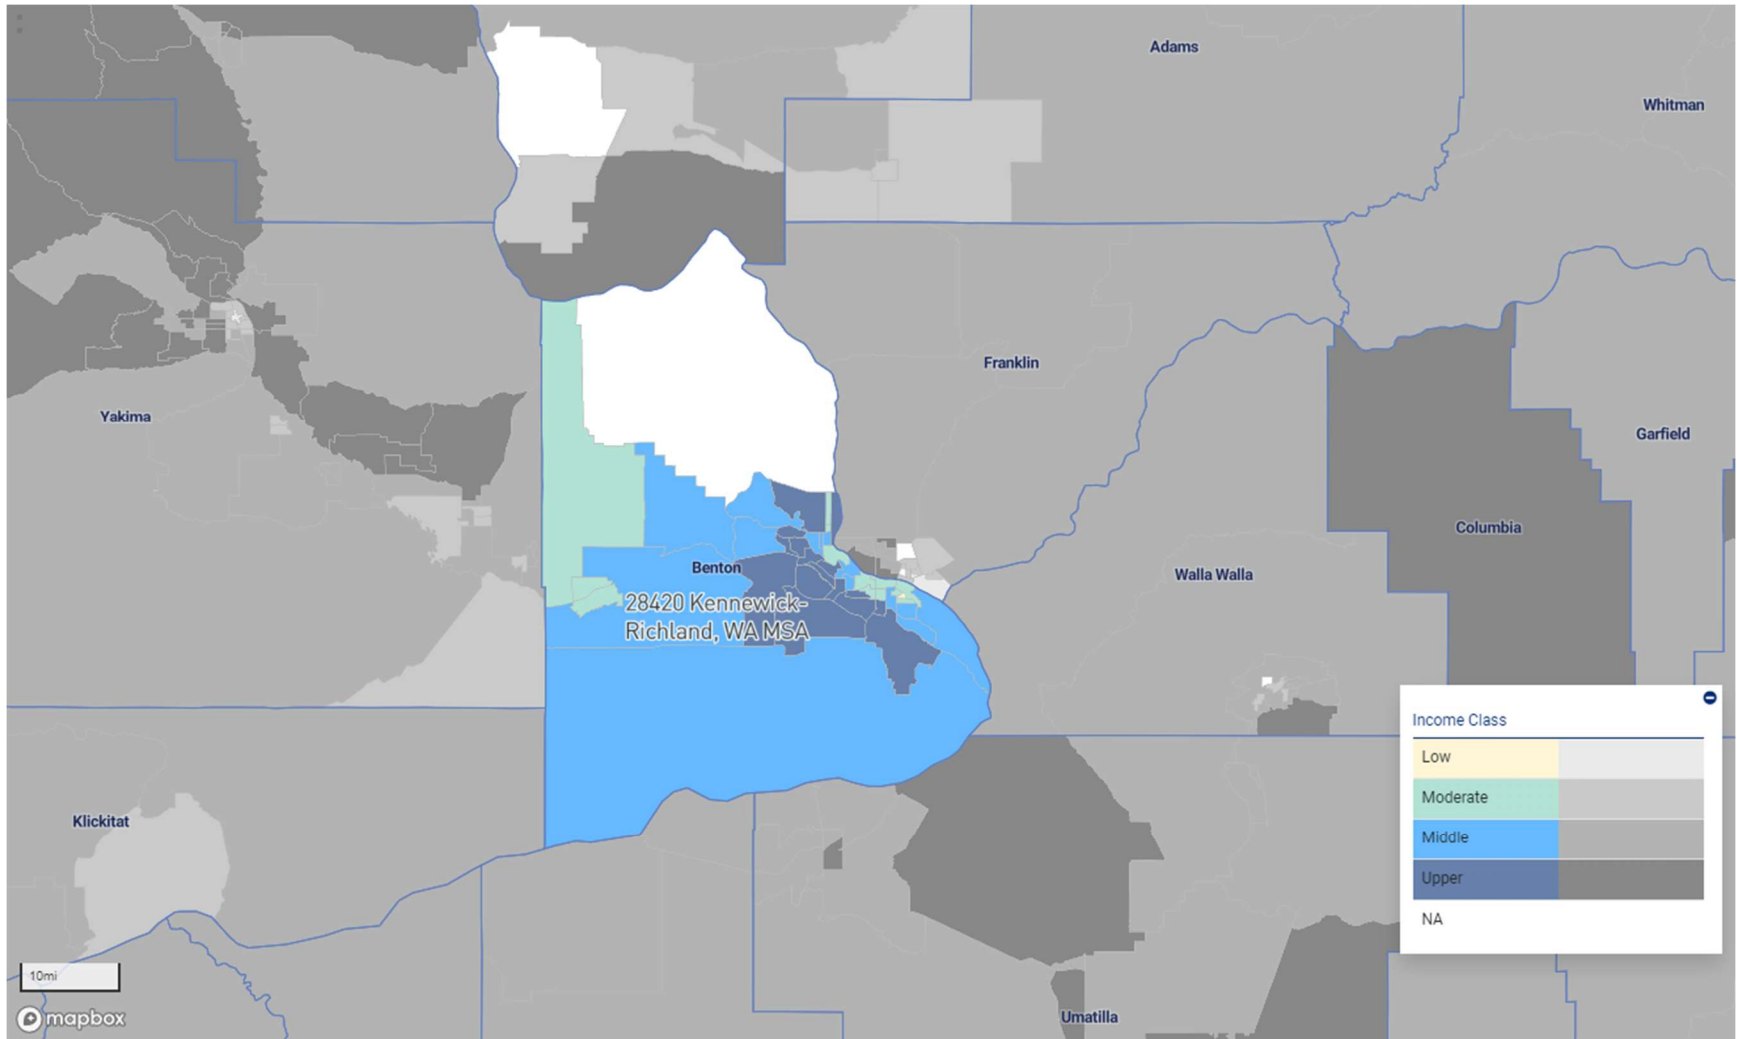

BELLINGHAM, WA MSA

1

BREMERTON-SILVERDALE-PORT ORCHARD, WA MSA

KENNEWICK-RICHLAND, WA MSA

LONGVIEW-KELSO, WA MSA

MOUNT VERNON-ANACORTES, WA MSA

OLYMPIA-LACEY-TUMWATER, WA MSA

Seattle-Tacoma-Bellevue, WA MSA

(consisting of Everett, WA MD, Seattle-Bellevue-Kent, WA MD, and Tacoma-Lakewood, WA MD)

SPOKANE-SPOKANE VALLEY, WA MSA

WENATCHEE-EAST WENATCHEE, WA MSA

YAKIMA, WA MSA