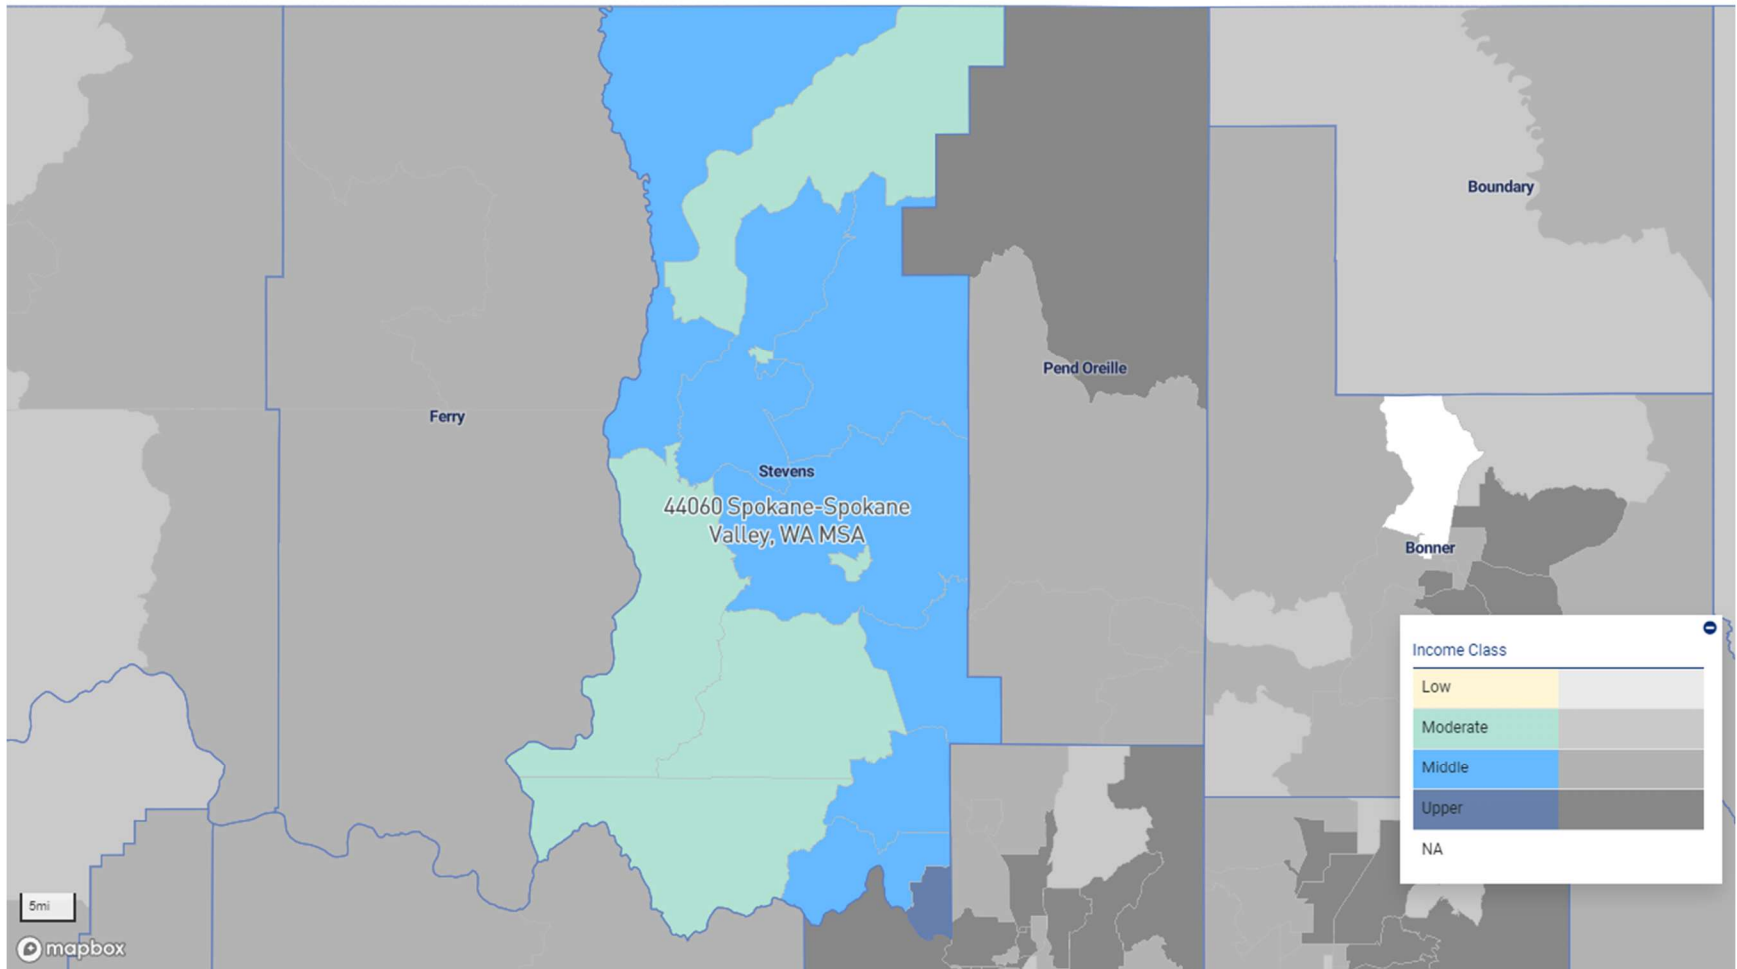

BELLINGHAM, WA MSA

1

BREMERTON-SILVERDALE-PORT ORCHARD, WA MSA

KENNEWICK-RICHLAND, WA MSA

LONGVIEW-KELSO, WA MSA

MOUNT VERNON-ANACORTES, WA MSA

OLYMPIA-LACEY-TUMWATER, WA MSA

Seattle-Tacoma-Bellevue, WA MSA

(consisting of Everett, WA MD, Seattle-Bellevue-Kent, WA MD, and Tacoma-Lakewood, WA MD)

SPOKANE-SPOKANE VALLEY, WA MSA

WENATCHEE-EAST WENATCHEE, WA MSA

YAKIMA, WA MSA